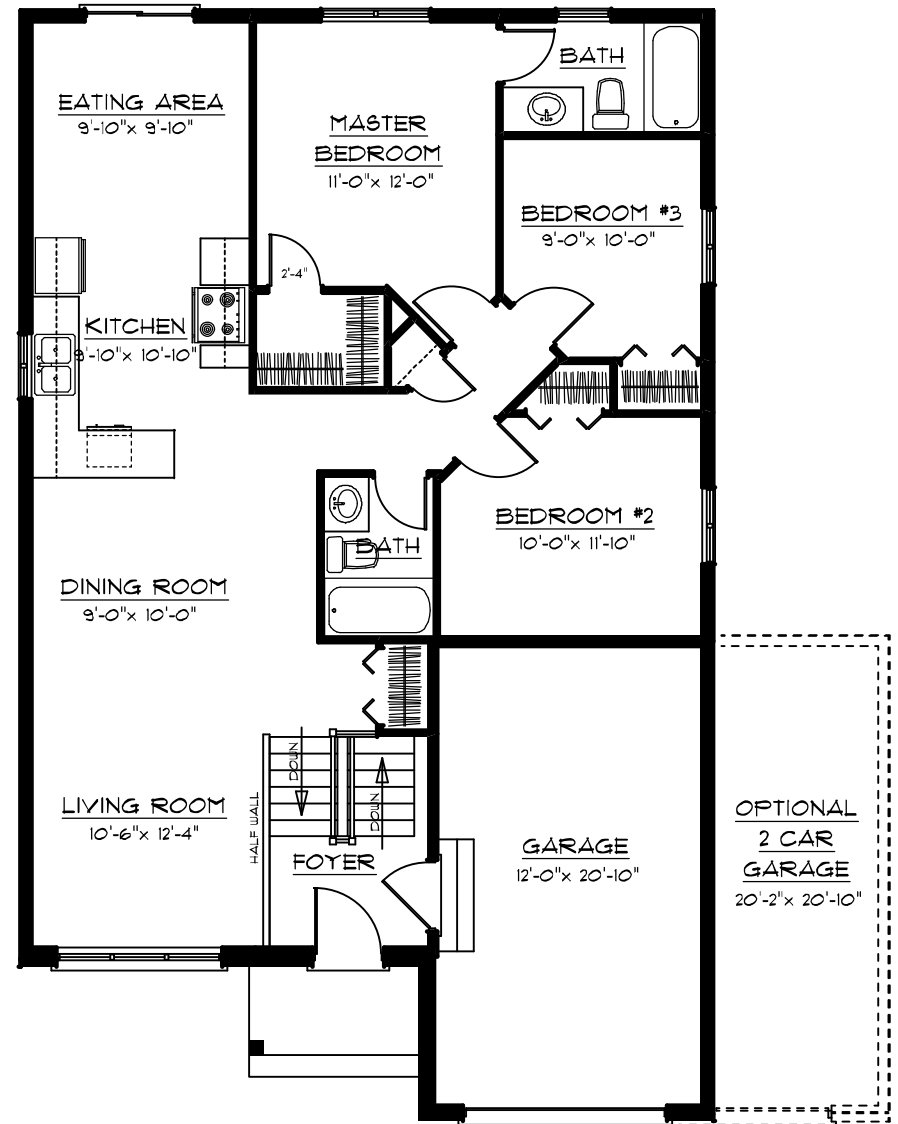

GROUND FLOOR PLAN - 2 BEDROOM

AREA = 1,184 sq.ft.

NOT EXACTLY AS SHOWN. SOME UPGRADED ITEMS MAY BE DISPLAYED. RENDERING, PLANS AND DIMENSIONS ARE APPROXIMATE AND SUBJECT TO CHANGE AT THE DISCRETION OF THE VENDOR. ACTUAL USABLE FLOOR AREA MAY VARY FROM THE STATED FLOOR AREA. SUBJECT TO ERRORS AND OMISSIONS EXPECTED.

GROUND FLOOR PLAN - 3 BEDROOM

AREA = 1,184 sq.ft.