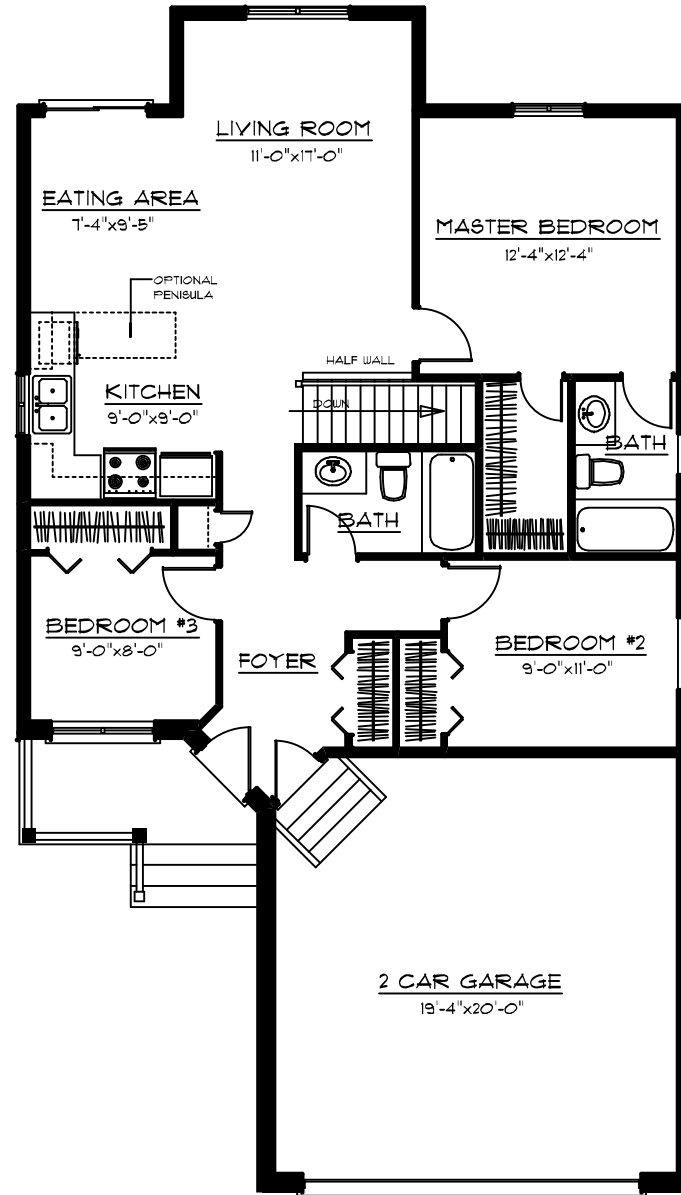

GROUND FLOOR PLAN - 2 BEDROOM

AREA = 1,085 sq.ft.

GROUND FLOOR PLAN - 3 BEDROOM

AREA = 1,085 sq.ft.

NOT EXACTLY AS SHOWN. SOME UPGRADED ITEMS MAY BE DISPLAYED.
 RENDERING, PLANS AND DIMENSIONS ARE APPROXIMATE AND SUBJECT
 TO CHANGE AT THE DISCRETION OF THE VENDOR.
 ACTUAL USABLE FLOOR AREA MAY VARY FROM THE STATED FLOOR AREA.
 SUBJECT TO ERRORS AND OMISSIONS EXCEPTED.